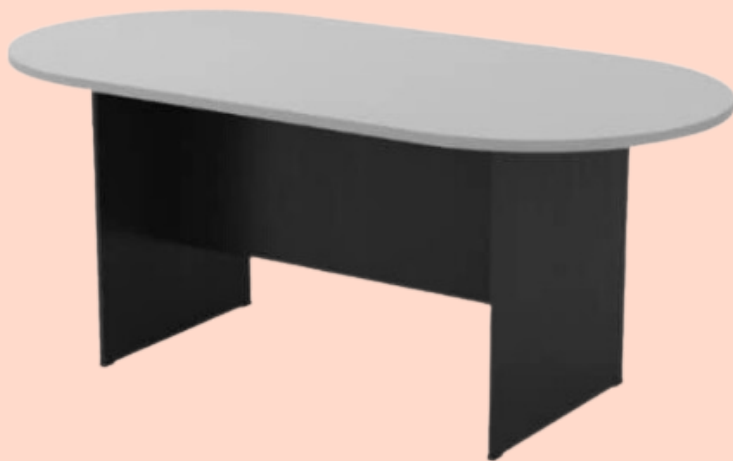

~~RM780.00~~ **RM588.00**

SPECIAL OFFER

Ramadan
Sale

Limited Time

ORDER
NOW

1 MARCH - 30 APRIL 2024

**SPECIAL
PROMO**

GO-18-G OVOL CONFERENCE TABLE 6FT
1800(L) X 900(W) X 750(H)